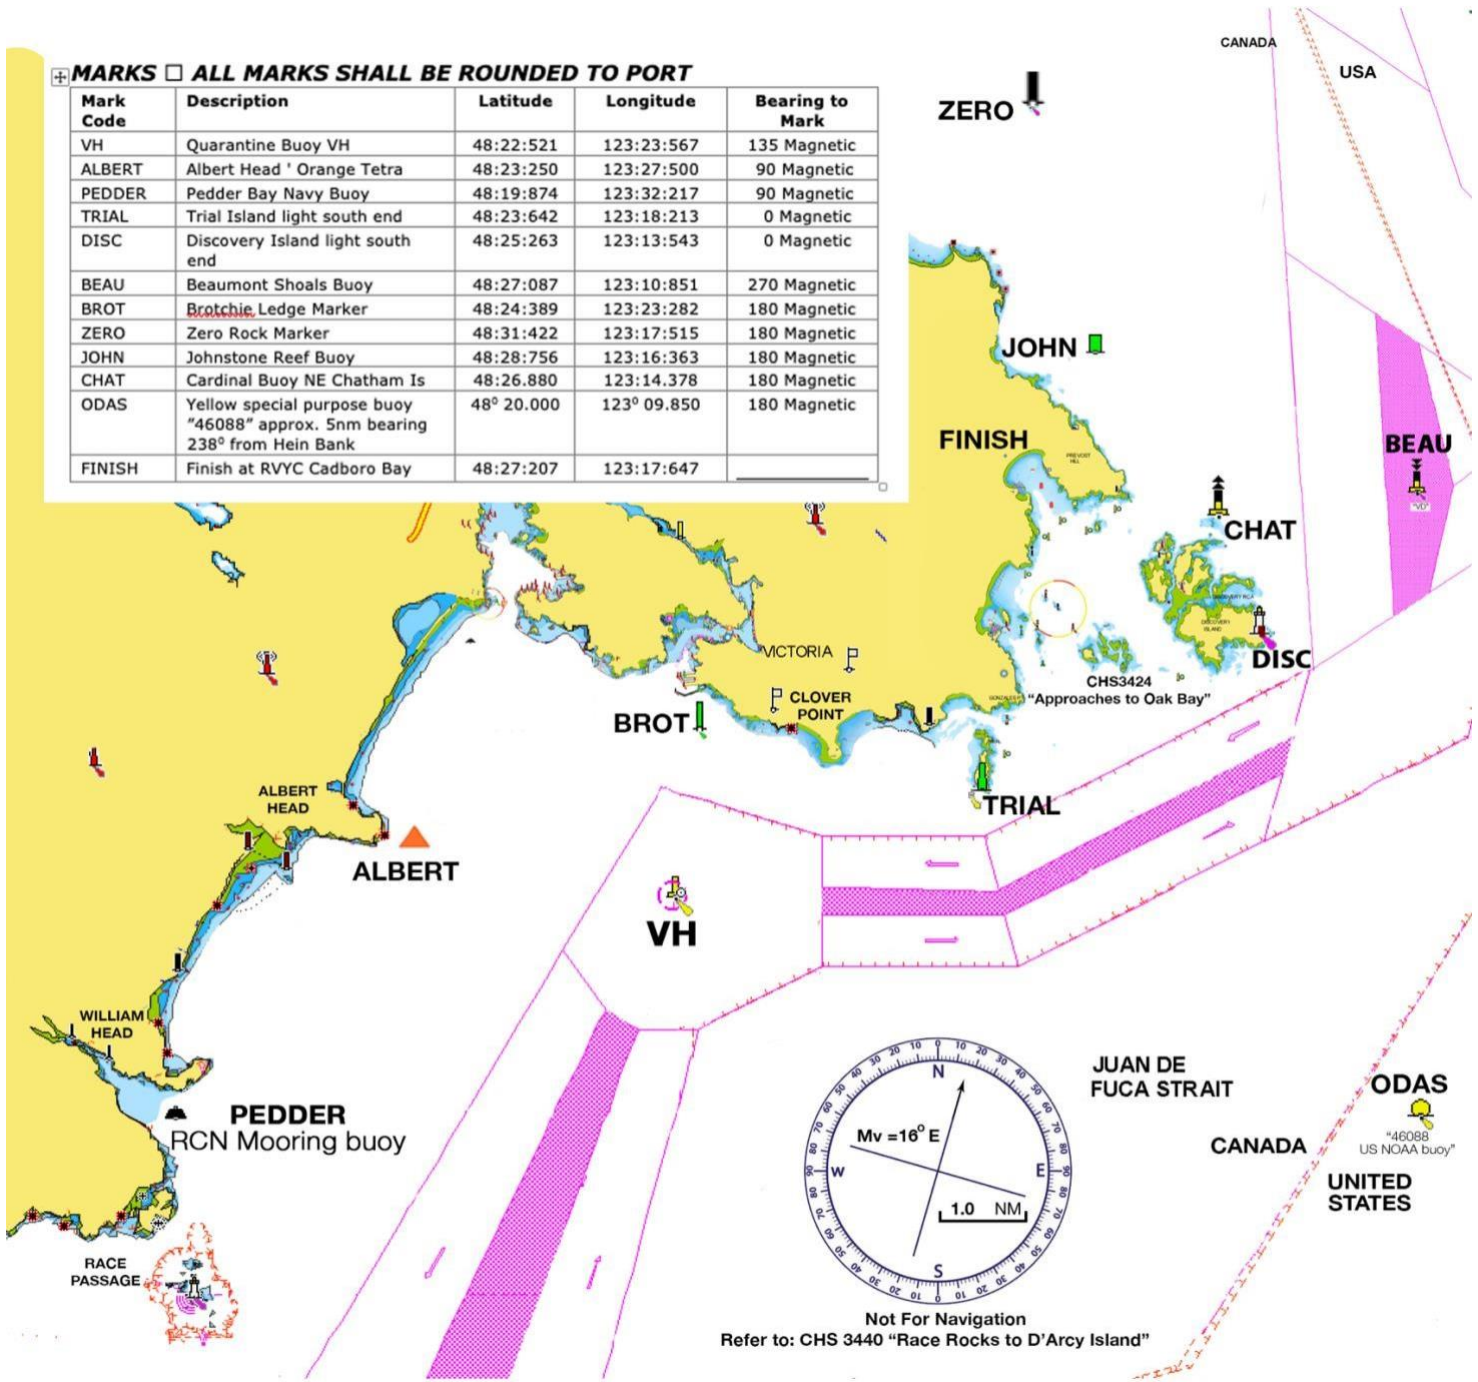

SWIFTSURE INTERNATIONAL YACHT RACE  
Hosted by the Royal Victoria Yacht Club  
May 24 – 24 2025  
Victoria, British Columbia

The following is **REPEALED**:

*7.2. The course selection will be a number from the listing of courses in Appendix A of these SIs.*

The following is **ADDED**:

*7.2. The course selection will be a number from the listing of courses in:*

- *Appendix A of the Inshore SIs (courses 1 through 21), or*
- *Appendix A Revised to Inshore Sailing Instruction Amendment #2 (this document).*
- *Note: the Additional Courses are 22, 23 (in red on page 3).*

# APPENDIX A REVISED - Race Course Options for the 2205 Swiftsure Inshore Race

**MARKS**  ALL MARKS SHALL BE ROUNDED TO PORT

Mark Code	Description	Latitude	Longitude	Bearing to Mark
VH	Quarantine Buoy VH	48:22:521	123:23:567	135 Magnetic
ALBERT	Albert Head ' Orange Tetra	48:23:250	123:27:500	90 Magnetic
PEDDER	Pedder Bay Navy Buoy	48:19:874	123:32:217	90 Magnetic
TRIAL	Trial Island light south end	48:23:642	123:18:213	0 Magnetic
DISC	Discovery Island light south end	48:25:263	123:13:543	0 Magnetic
BEAU	Beaumont Shoals Buoy	48:27:087	123:10:851	270 Magnetic
BROT	<del>Brotchie</del> Ledge Marker	48:24:389	123:23:282	180 Magnetic
ZERO	Zero Rock Marker	48:31:422	123:17:515	180 Magnetic
JOHN	Johnstone Reef Buoy	48:28:756	123:16:363	180 Magnetic
CHAT	Cardinal Buoy NE Chatham Is	48:26.880	123:14.378	180 Magnetic
ODAS	Yellow special purpose buoy "46088" approx. 5nm bearing 238° from Hein Bank	48° 20.000	123° 09.850	180 Magnetic
FINISH	Finish at RVYC Cadboro Bay	48:27:207	123:17:647	